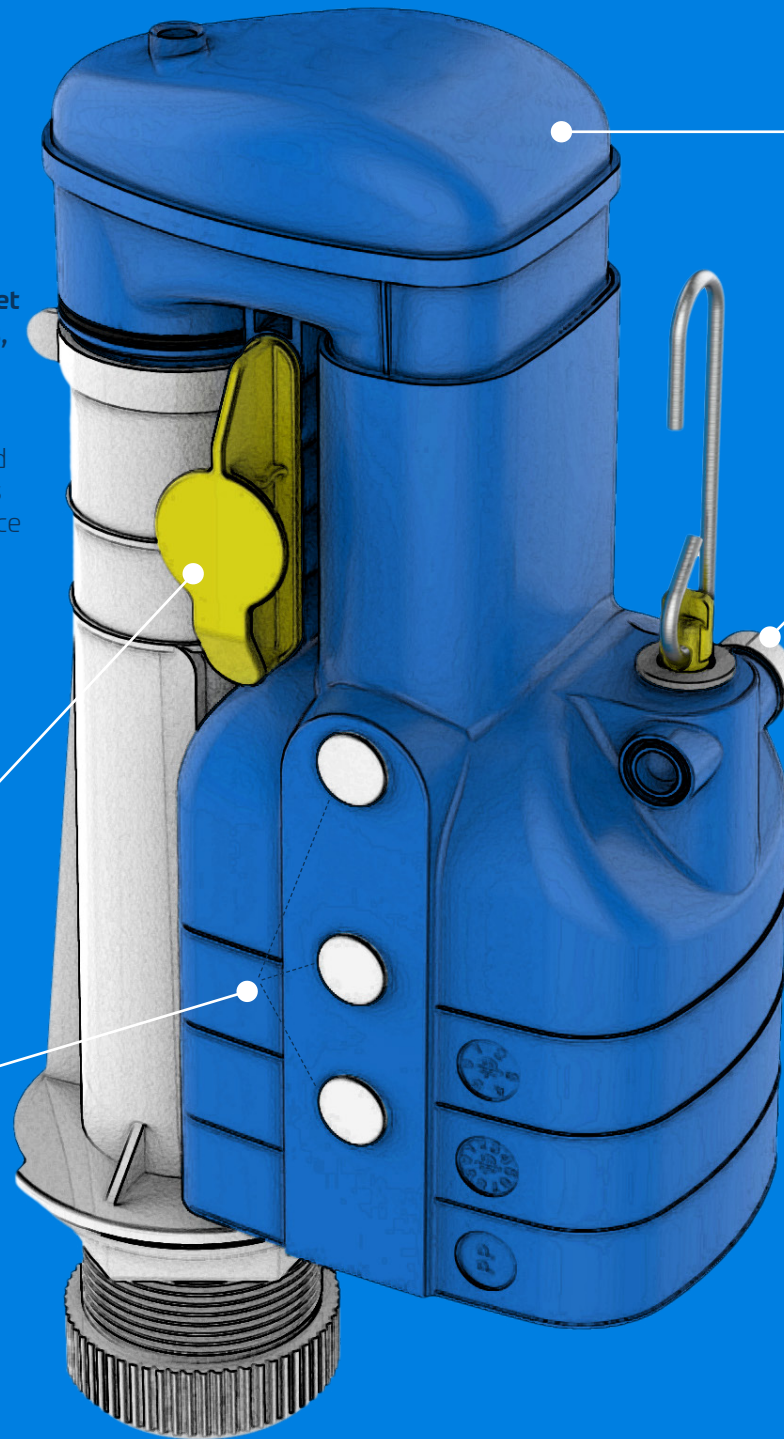

### The Only Syphon You Will Ever Need.

TYDE's Turbo Edge is the world's most compact toilet syphon, guaranteed to fit more places than any others, with absolutely no compromise on flush performance.

Manufactured in the UK by Thomas Dudley, Turbo Edge is guaranteed to fit in to all types of lever-operated cistern currently available, offering plumbers, installers and designers a versatile, easy-to-fit and easy-to-service solution even in the tightest spaces.

#### Height Adjustable

From 7½" (191mm) to 9½" (241mm)

#### Flow control

Improves water flow resulting in an optimum flush

### Features and Benefits

7 reasons why the TurboEdge toilet syphon is the perfect choice for modern bathroom installations...

- ~ **Best fit:** The world's smallest serviceable toilet syphon is guaranteed to fit all lever-operated cisterns
- ~ **Easy to install:** Turbo Edge's height-adjustable, demountable design allows for easy first-time fitting for most cistern shapes
- ~ **Easy to maintain:** Because it's demountable you don't have to dismantle the entire cistern for servicing in the future
- ~ **Good in a tight spot:** The all-new, full captive yellow fixing pin doesn't have to be removed during installation so it's easier for you to work in tight spaces
- ~ **Saves water:** Easy-flush volume adjustments can be done in seconds and Duoflush comes as standard
- ~ **Easy to retrofit:** Turbo Edge is the only toilet syphon that will retrofit on to ALL existing Dudley downlegs issued over the last 30 years (including the Turbo 88 adjustable and Fixed Height, S44R and S1-11 syphons)
- ~ **Easy for all users:** Turbo Edge's user friendly, light-touch operation makes it ideal for very young and elderly users