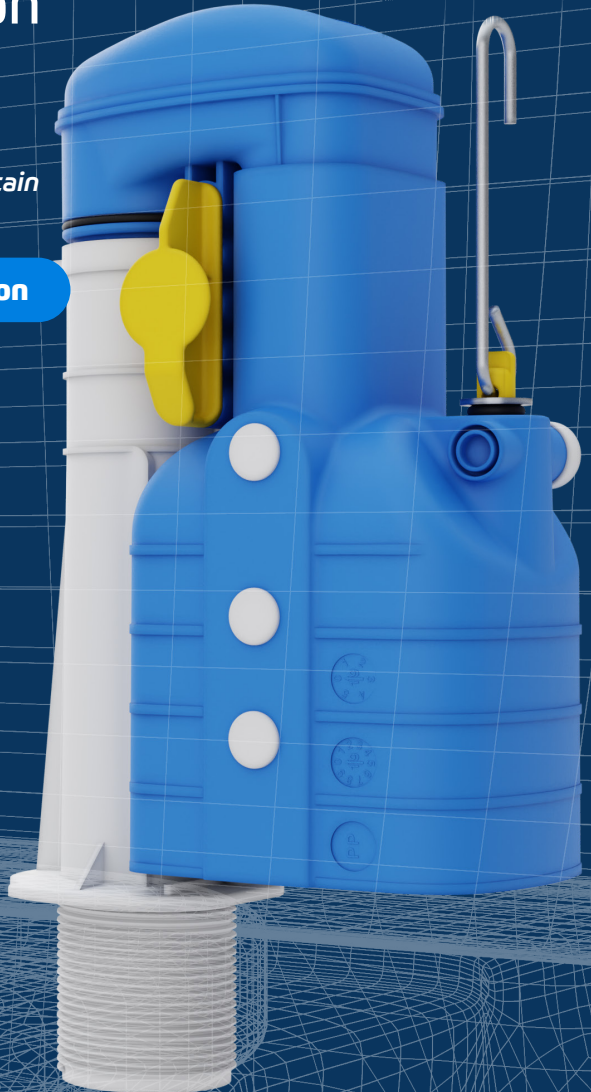

## Turbo Edge<sup>®</sup> Adjustable Syphon

- ~ Our best *EVER* syphon
- ~ *WRAS* approved product
- ~ Designed and manufactured in *Britain*

The world's most compact syphon

## Adjustable Syphon

### The Only Syphon You Will Ever Need.

TYDE's Turbo Edge is the world's most compact toilet syphon, guaranteed to fit more places than any others, with absolutely no compromise on flush performance.

Manufactured in the UK by Thomas Dudley, Turbo Edge is guaranteed to fit in to all types of lever-operated cistern currently available, offering plumbers, installers and designers a versatile, easy-to-fit and easy-to-service solution even in the tightest spaces.