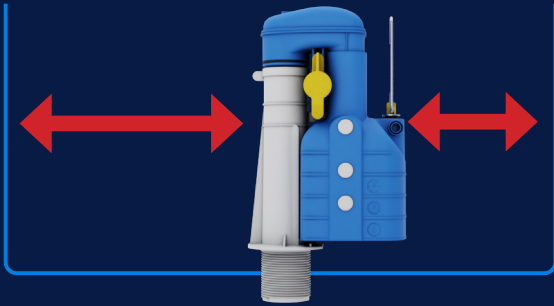

### The Only Syphon You Will Ever Need.

TYDE's Turbo Edge is the world's most compact toilet syphon, guaranteed to fit more places than any others, with absolutely no compromise on flush performance.

Manufactured in the UK by Thomas Dudley, Turbo Edge is guaranteed to fit in to all types of lever-operated cistern currently available, offering plumbers, installers and designers a versatile, easy-to-fit and easy-to-service solution even in the tightest spaces.

#### Flow control

Improves water flow resulting in an optimum flush

### Features and Benefits

7 reasons why the TurboEdge toilet syphon is the perfect choice for modern bathroom installations...

- ~ **Best fit:** The world's smallest serviceable toilet syphon is guaranteed to fit all lever-operated cisterns
- ~ **Easy to install:** Turbo Edge's height-adjustable, demountable design allows for easy first-time fitting for most cistern shapes
- ~ **Easy to maintain:** Because it's demountable you don't have to dismantle the entire cistern for servicing in the future
- ~ **Good in a tight spot:** The all-new, full captive yellow fixing pin doesn't have to be removed during installation so it's easier for you to work in tight spaces
- ~ **Saves water:** Easy-flush volume adjustments can be done in seconds and Duoflush comes as standard
- ~ **Easy to retrofit:** Turbo Edge is the only toilet syphon that will retrofit on to ALL existing Dudley downlegs issued over the last 30 years (including the Turbo 88 adjustable and Fixed Height, S44R and S1-11 syphons)
- ~ **Easy for all users:** Turbo Edge's user friendly, light-touch operation makes it ideal for very young and elderly users

## Worlds Smallest Syphon

Smallest syphon in the world, delivering the same flush performance as other larger syphon's