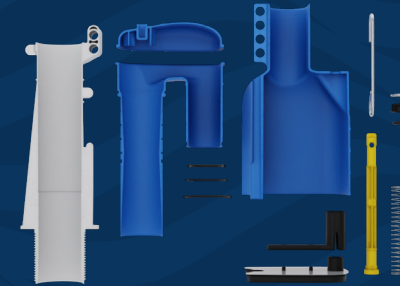

### Features and Benefits

7 reasons why the TurboEdge toilet syphon is the perfect choice for modern bathroom installations...

- ~ **Best fit:** The world's smallest serviceable toilet syphon is guaranteed to fit all lever-operated cisterns
- ~ **Easy to install:** Turbo Edge's height-adjustable, demountable design allows for easy first-time fitting for most cistern shapes
- ~ **Easy to maintain:** Because it's demountable you don't have to dismantle the entire cistern for servicing in the future
- ~ **Good in a tight spot:** The all-new, full captive yellow fixing pin doesn't have to be removed during installation so it's easier for you to work in tight spaces
- ~ **Saves water:** Easy-flush volume adjustments can be done in seconds and Duoflush comes as standard
- ~ **Easy to retrofit:** Turbo Edge is the only toilet syphon that will retrofit on to ALL existing Dudley downlegs issued over the last 30 years (including the Turbo 88 adjustable and Fixed Height, S44R and S1-11 syphons)
- ~ **Easy for all users:** Turbo Edge's user friendly, light-touch operation makes it ideal for very young and elderly users

## Fits Anywhere

Fits all syphon flush ceramic and plastic WC cisterns

 **MADE IN  
BRITAIN**

## Easy Maintenance

Fully captive yellow pin does not need to be removed to install syphon, easy installation