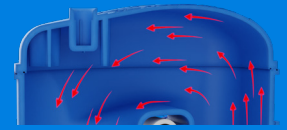

Flow control

Improves water flow resulting in an optimum flush